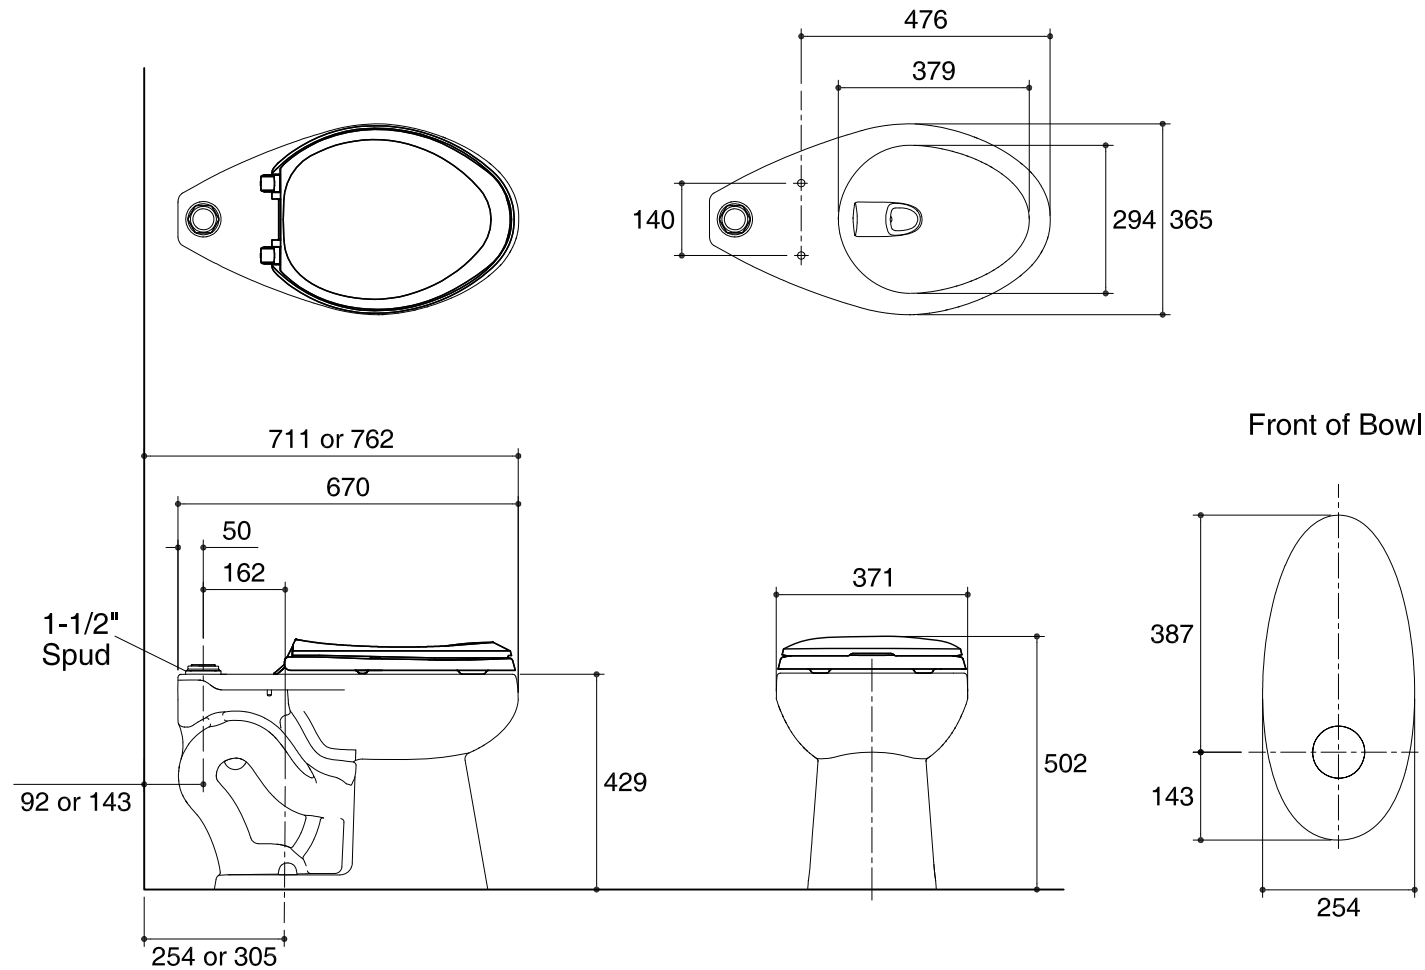

Dimensions are approximate.
Unit: mm.

SKU	K-22274X-0
Name	HIGHCLIFF ULTRA TOILET
Description	FLUSH VALVE BOWL

KOHLER

* The recommended dimension for installation can be adjusted according to user preferences and layout.